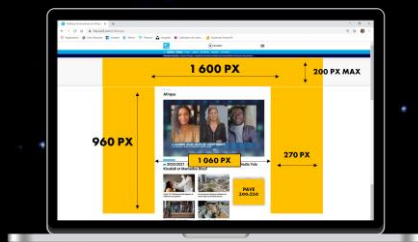

DISPLAY
(BANNIERE + PAVE)

5€ CPM

INTERSTITIEL
(APPLICATION MOBILE)

10€ CPM

VIDEO
(PREROLL)

A partir de 8€ CPM

HABILLAGE
(DESKTOP)

500€/JOUR